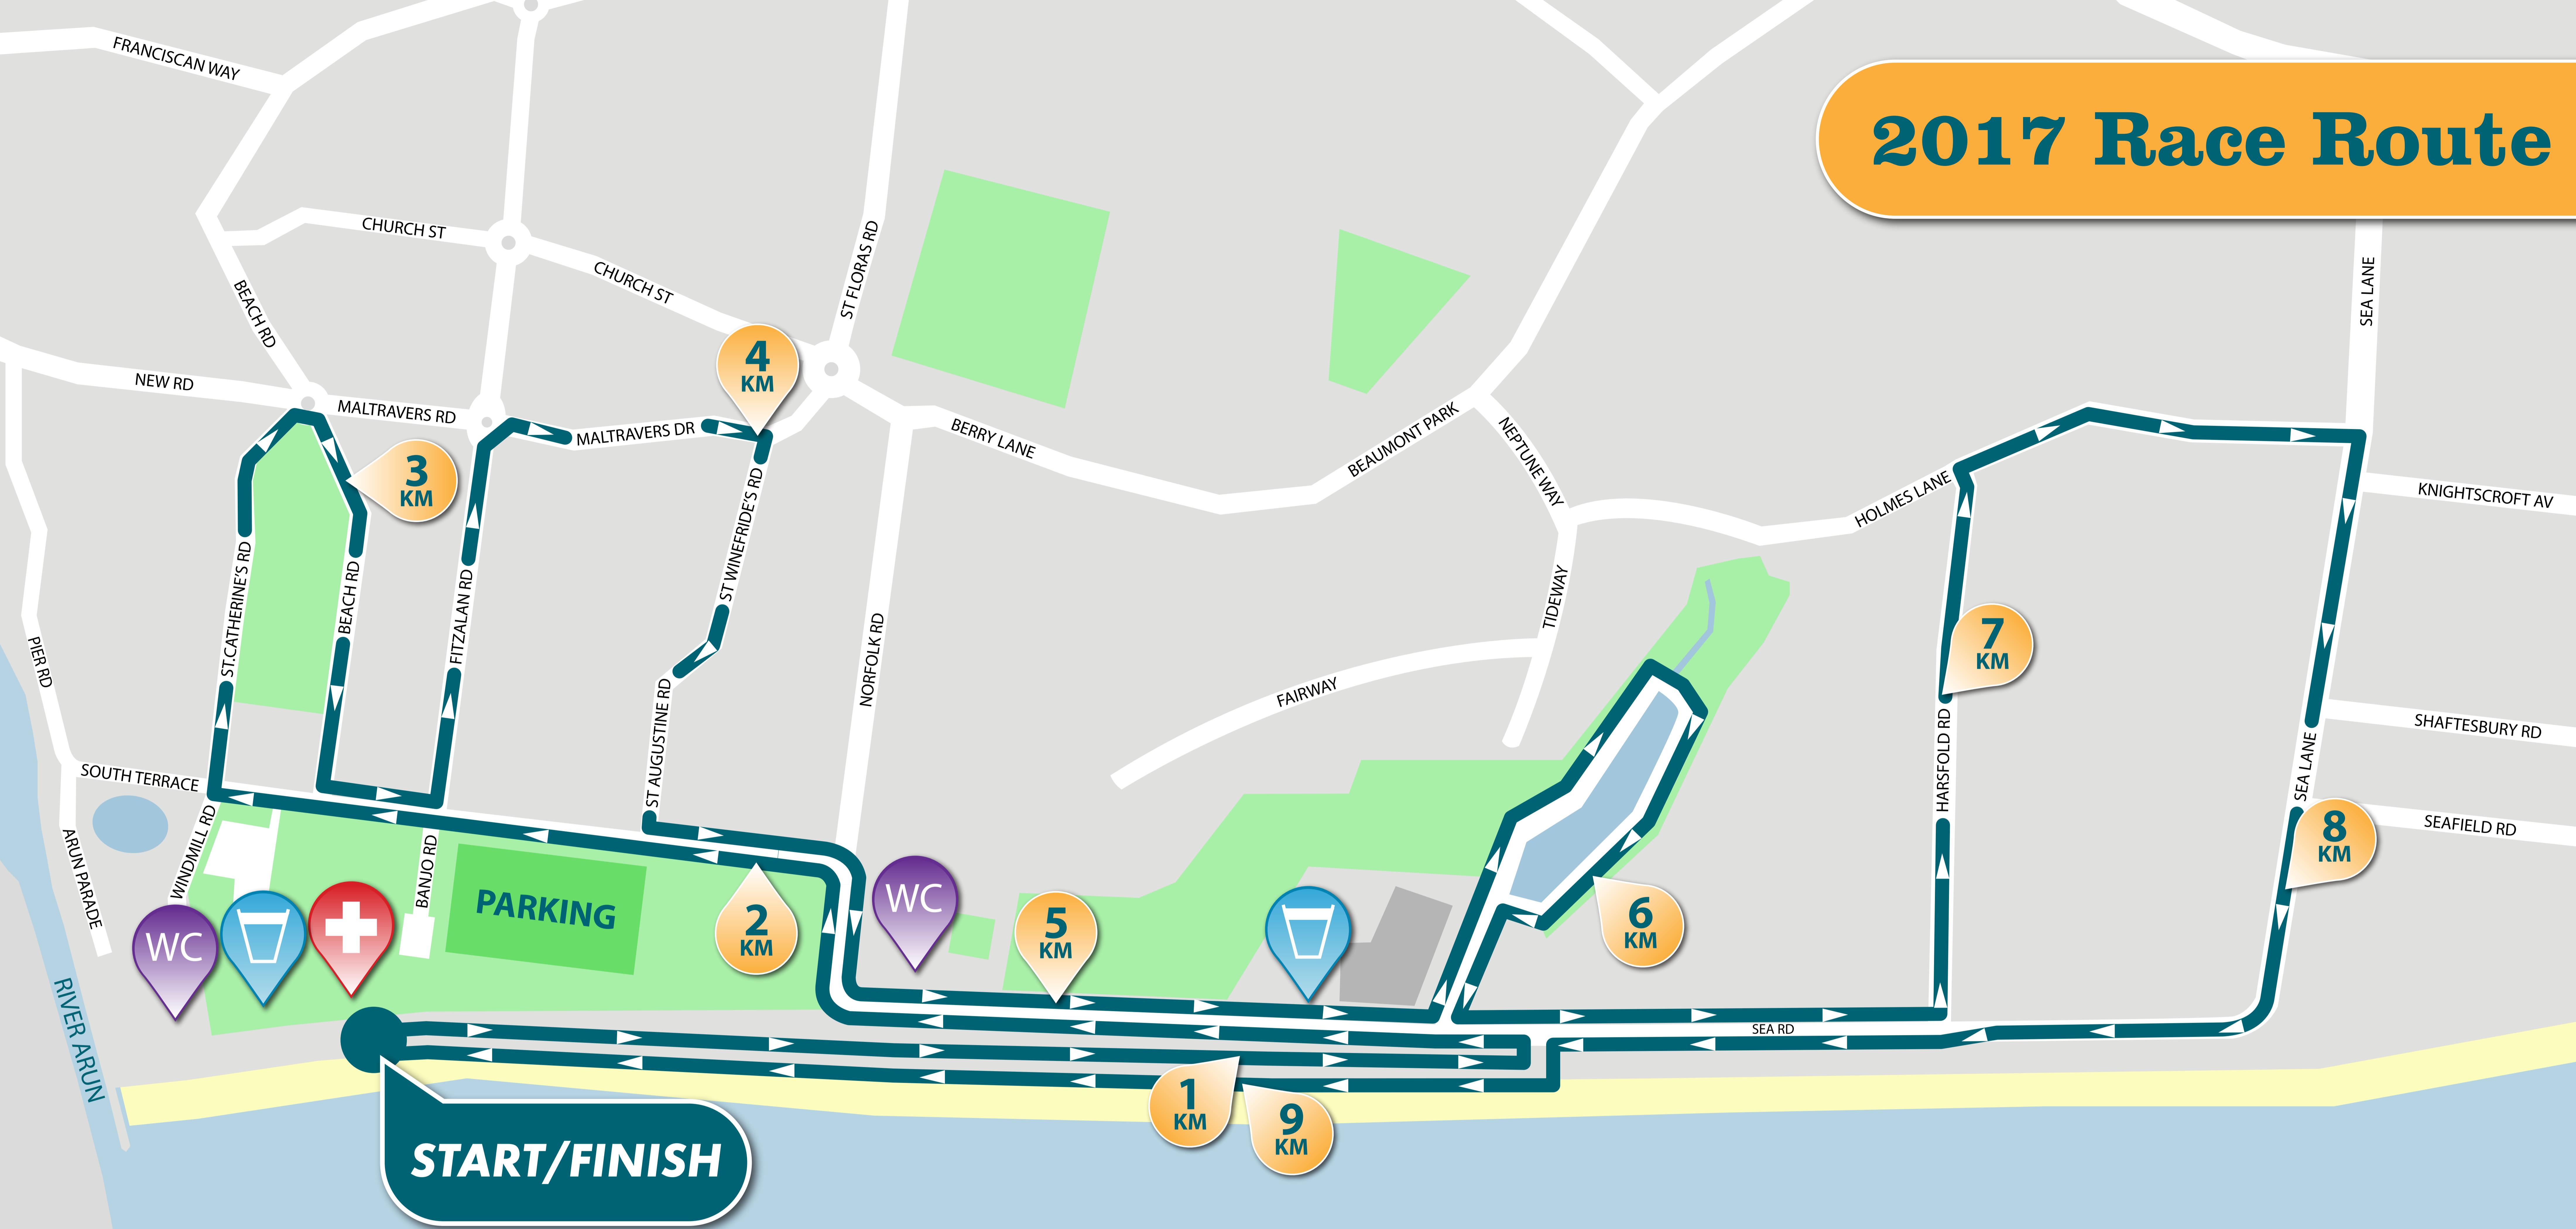

2017 Race Route

Chestnut Tree House
Littlehampton

10k

Sunday 10 September
Race start - 9.30am

**Chestnut
Tree House**

{Children's
Hospice Care}