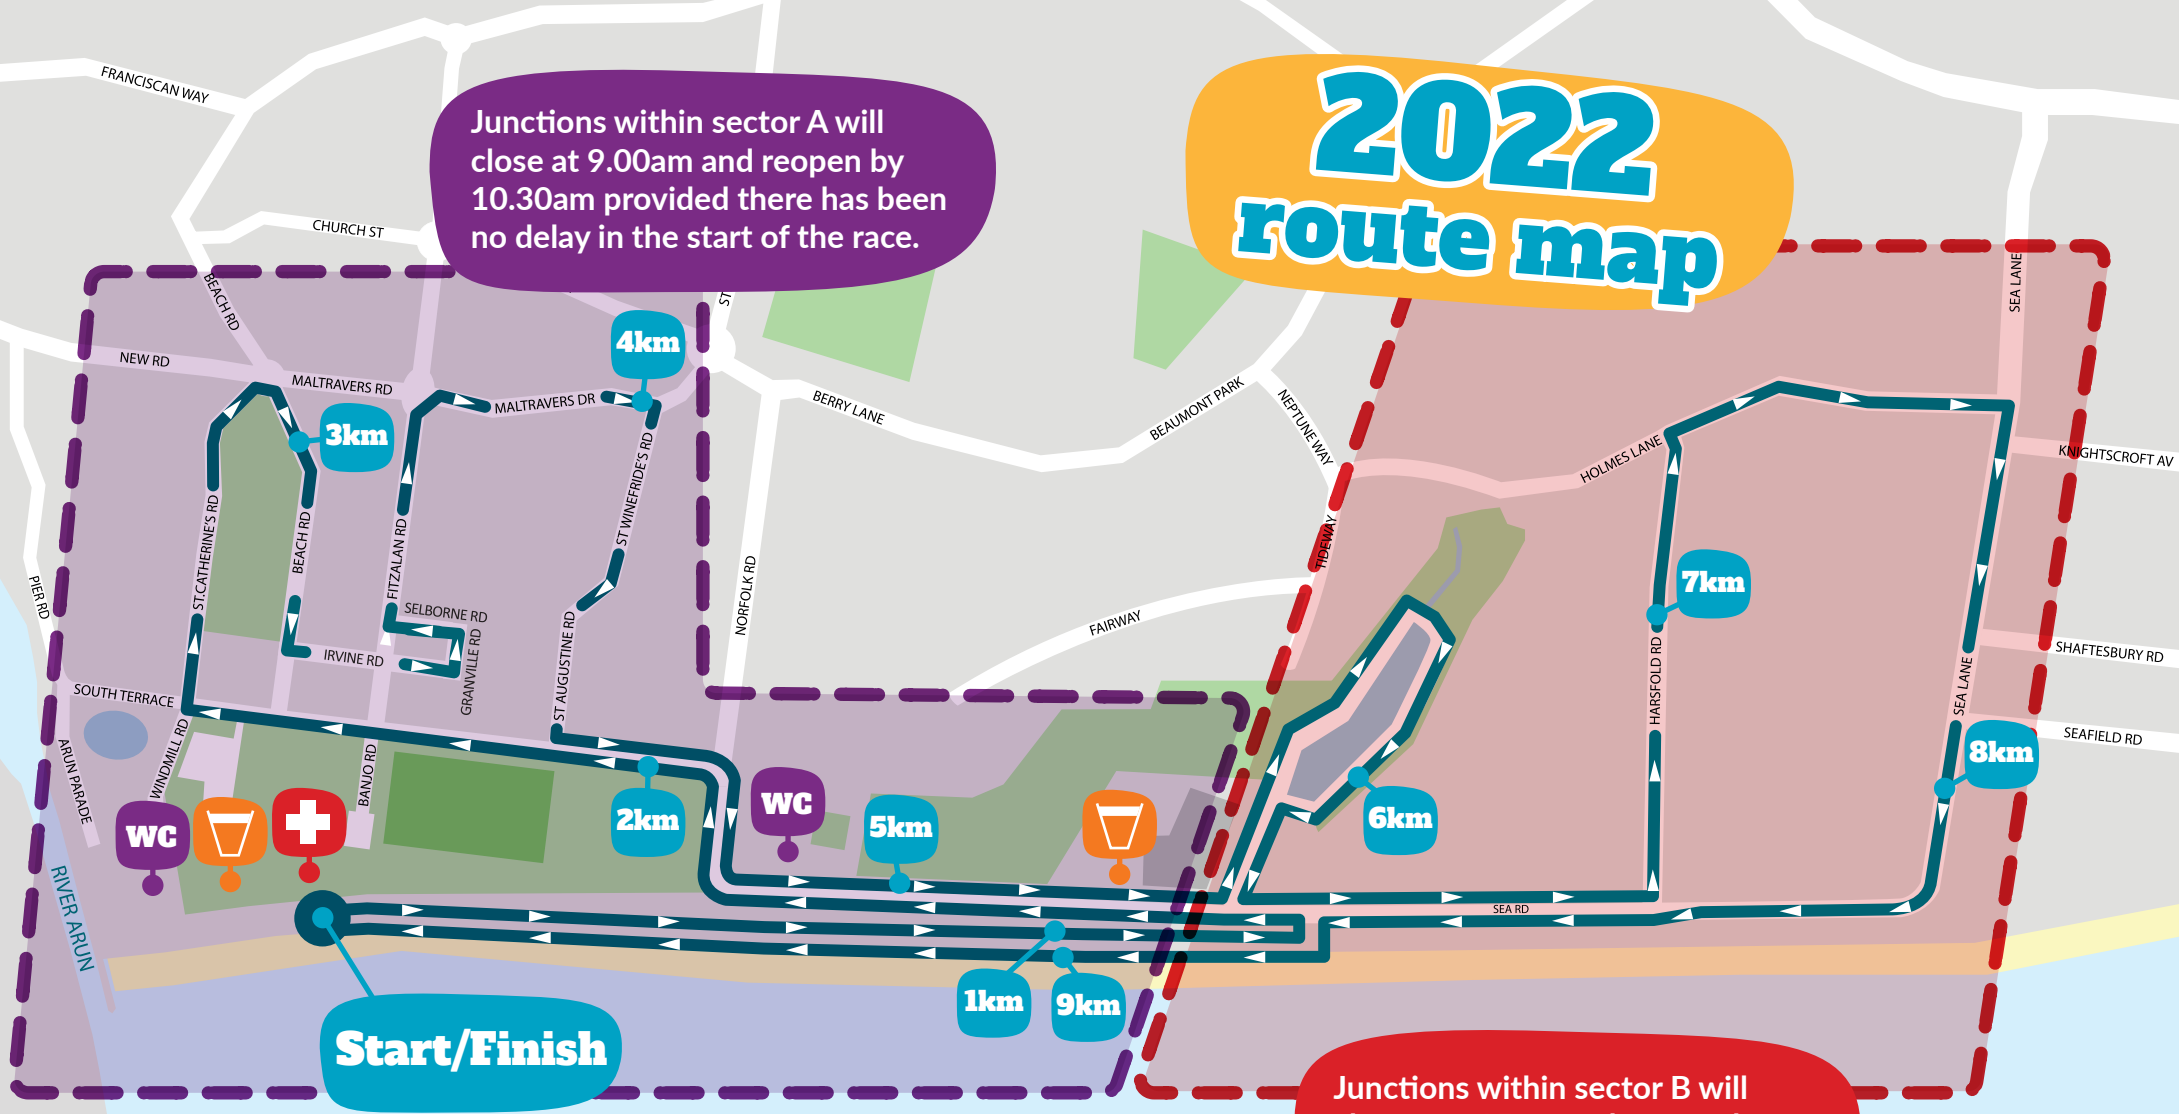

# 2022 route map

Junctions within sector A will close at 9.00am and reopen by 10.30am provided there has been no delay in the start of the race.

Junctions within sector B will close at 9.15am and reopen by 11.15am provided there has been no delay in the start of the race.

**Chestnut Tree House**  
**Littlehampton 10k**